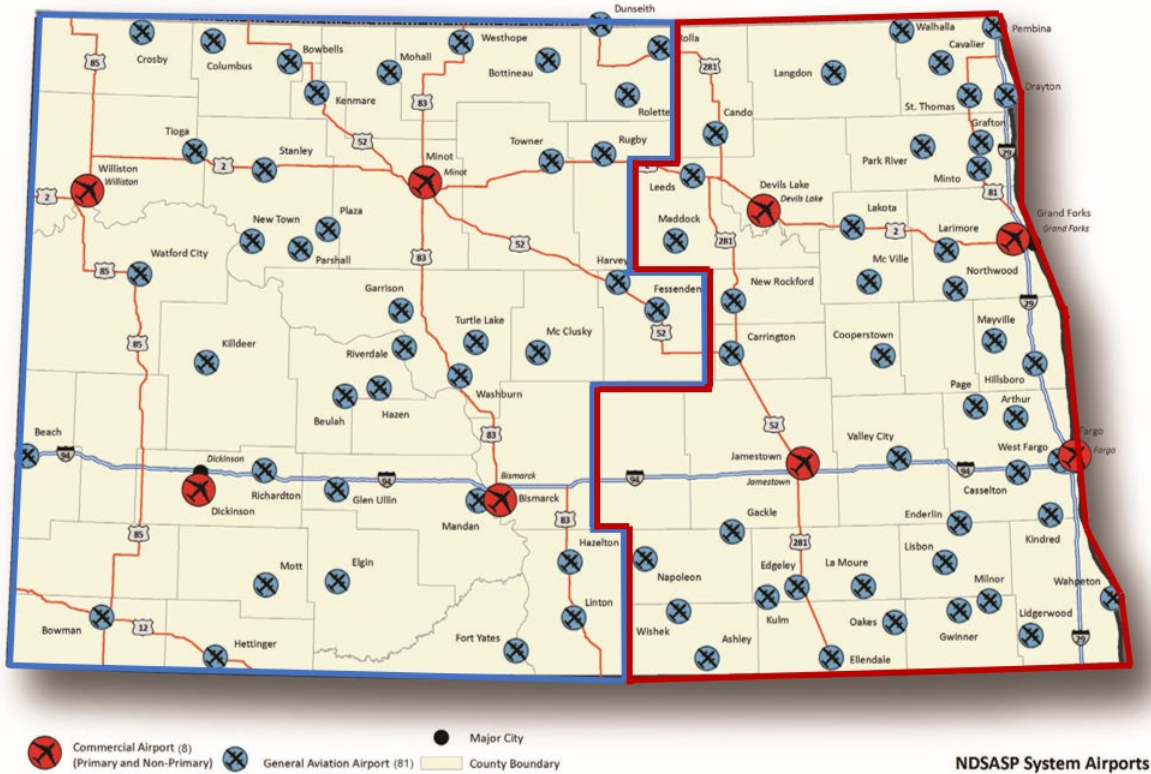

NORTH DAKOTA AERONAUTICS COMMISSION AIRPORT PLANNER ASSIGNMENTS

PUBLIC AIRPORTS IN NORTH DAKOTA

Grant Erwin

Adam Dillin

Phone: 701-328-9655 **E-mail:** gerwin@nd.gov

Phone: 701-328-9657 **E-mail:** adillin@nd.gov

Beach	Harvey	Plaza
Beulah	Hazleton	Richardton
Bismarck	Hazen	Riverdale
Bottineau	Hettinger	Rolette
Bowbells	Kenmare	Rolla
Bowman	Killdeer	Rugby
Columbus	Linton	Stanley
Crosby	Mandan	Tioga
Dickinson	McClusky	Towner
Dunseith	Minot	Turtle Lake
Elgin	Mohall	Washburn
Fessenden	Mott	Watford City
Fort Yates	New Town	Westhope
Garrison	Parshall	Williston
Glen Ullin		

Arthur	Gwinner	Milnor
Ashley	Hillsboro	Minto
Cando	Jamestown	Napoleon
Carrington	Kindred	New Rockford
Casselton	Kulm	Northwood
Cavalier	La Moure	Oakes
Cooperstown	Lakota	Page
Devils Lake	Langdon	Park River
Drayton	Larimore	Pembina
Edgeley	Leeds	St. Thomas
Ellendale	Lidgerwood	Valley City
Enderlin	Lisbon	Wahpeton
Fargo	Maddock	Walhalla
Gackle	Mayville	West Fargo
Grafton	McVile	Wishek
Grand Forks		